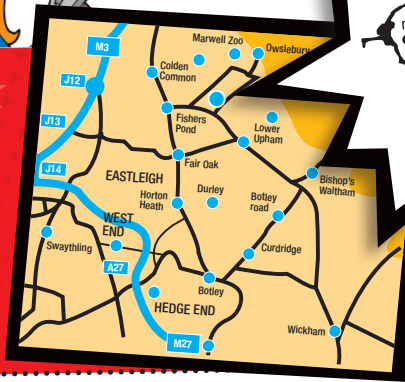

marwell outdoor activity centre
 Hurst Lane,
 Owslebury
 Winchester,
 SO21 1EZ

Yes please, I'd love to come Sorry but I can't make it

thank you from

Note: We will be taking a photo of the party for the party boy/girl, please tick this box if you do NOT want your child to be in the photo